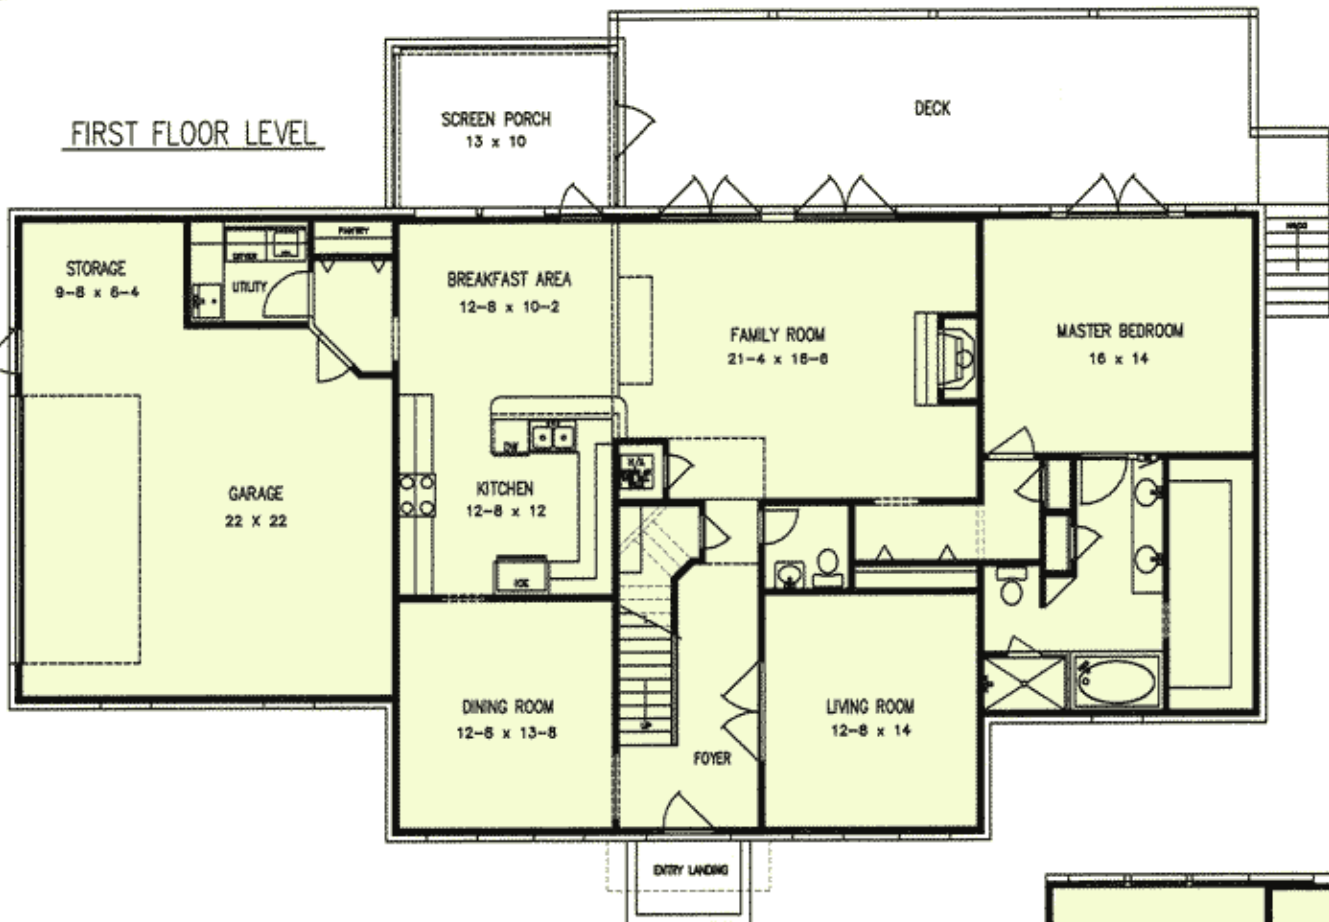

FIRST FLOOR LEVEL

The Richmond

1945 First Floor Level
1135 SF Second Floor Level
3080 Total Conditioned Space

SECOND FLOOR LEVEL